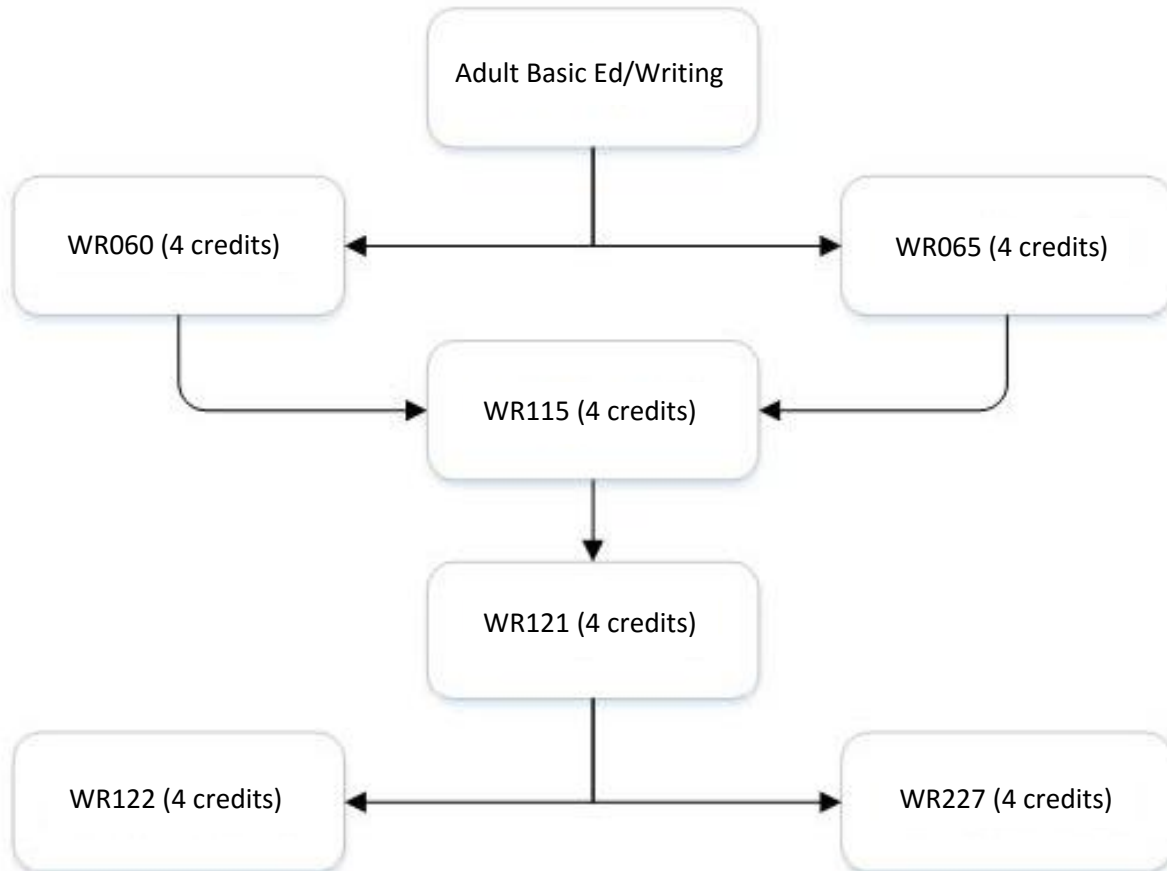

WRITING PROGRESSION CHART

Updated 1/23/2019

ACCUPLACER Next-Generation Writing Placement Test Guidelines

Students who have questions or concerns about their writing placement should see a writing instructor as soon as possible.

| Writing Exam | Score | Course Placement |
|--------------|--------------|---|
| Writing | 200-225 | 000.790 Adult Basic Ed - Writing |
| | 226-240 | WR060 Elements of Essay or WR065 Introduction to Technical Writing |
| | 241-270 | WR115 Expository Writing |
| | 271 & higher | WR121 English Composition |

Note: Placement scores are valid for up to two years from the date the assessment was completed.